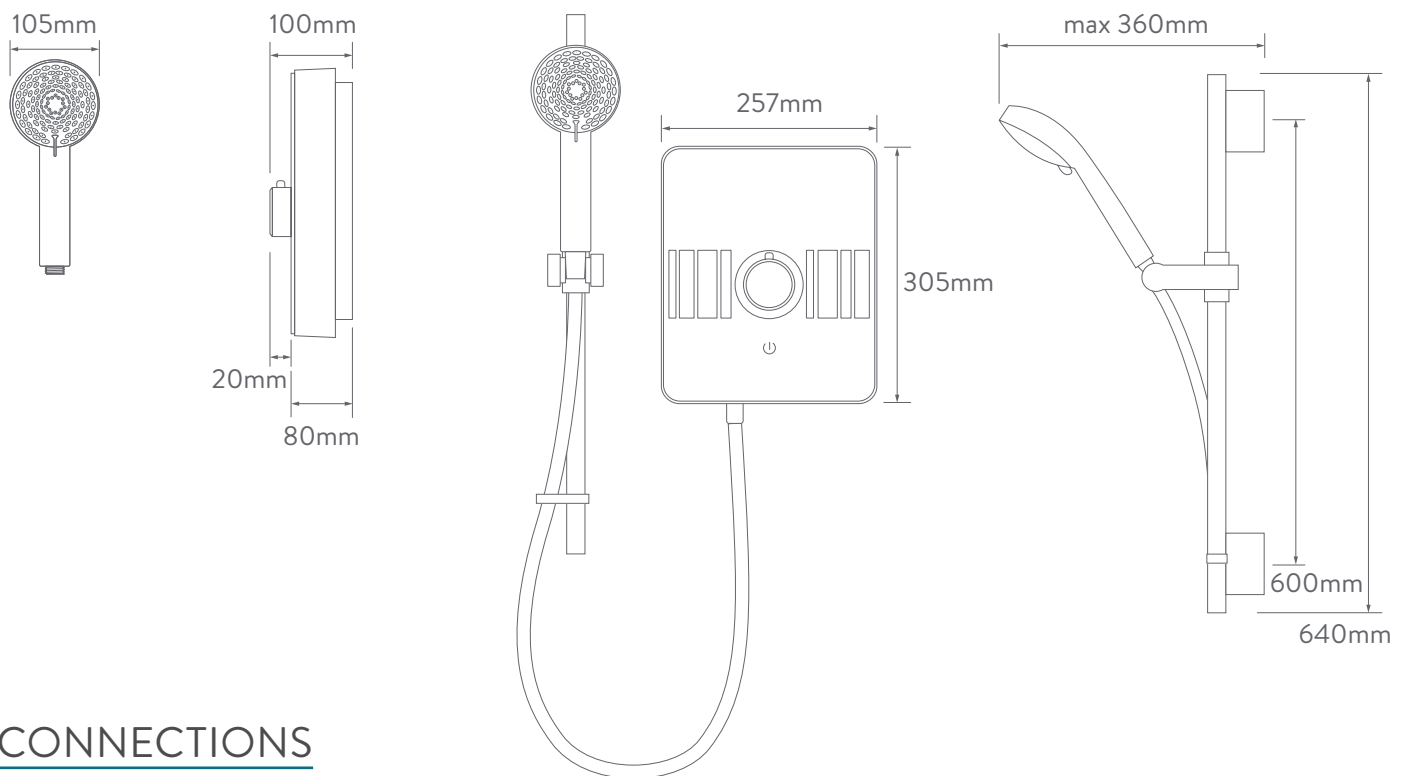

AQUALISA

LME9501

LUMI™

ELECTRIC SHOWER

9.5KW WITH ADJUSTABLE HEAD – CHROME

DIMENSIONAL DRAWINGS

CONNECTIONS