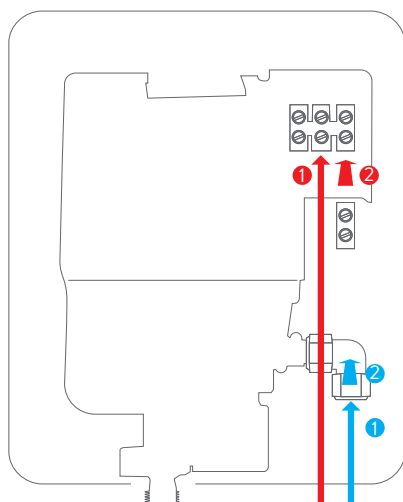

## 9.5KW WITH ADJUSTABLE HEAD – CHROME

### DIMENSIONAL DRAWINGS

### CONNECTIONS

- Power
- Water

- Bottom Entry
- Rear Entry  
(Rotate water elbow 45°)