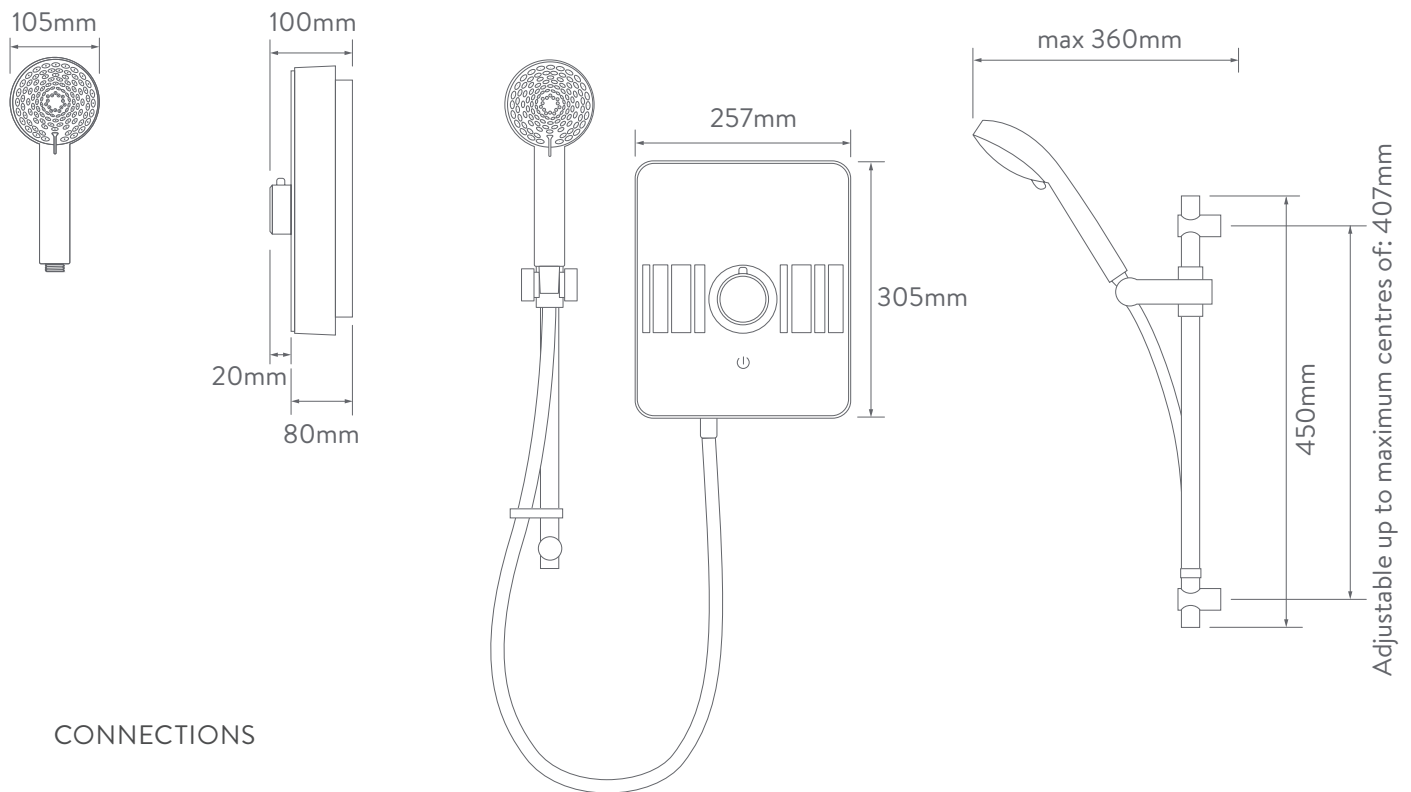

AQUALISA

LUMI™

ELECTRIC SHOWER

LME9501

9.5KW WITH ADJUSTABLE HEAD - CHROME

DIMENSIONAL DRAWINGS

CONNECTIONS