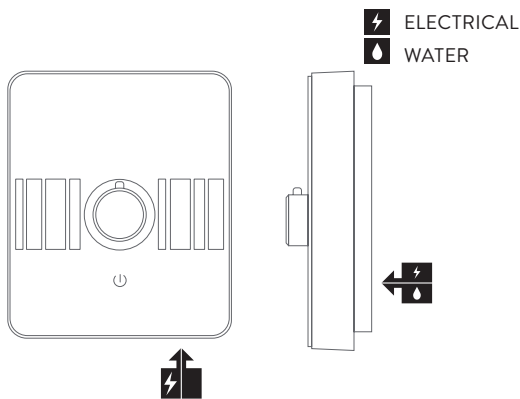

AQUALISA

LUMI™

ELECTRIC SHOWER

LME9501

9.5KW WITH ADJUSTABLE HEAD - CHROME

DIMENSIONAL DRAWINGS

CONNECTIONS