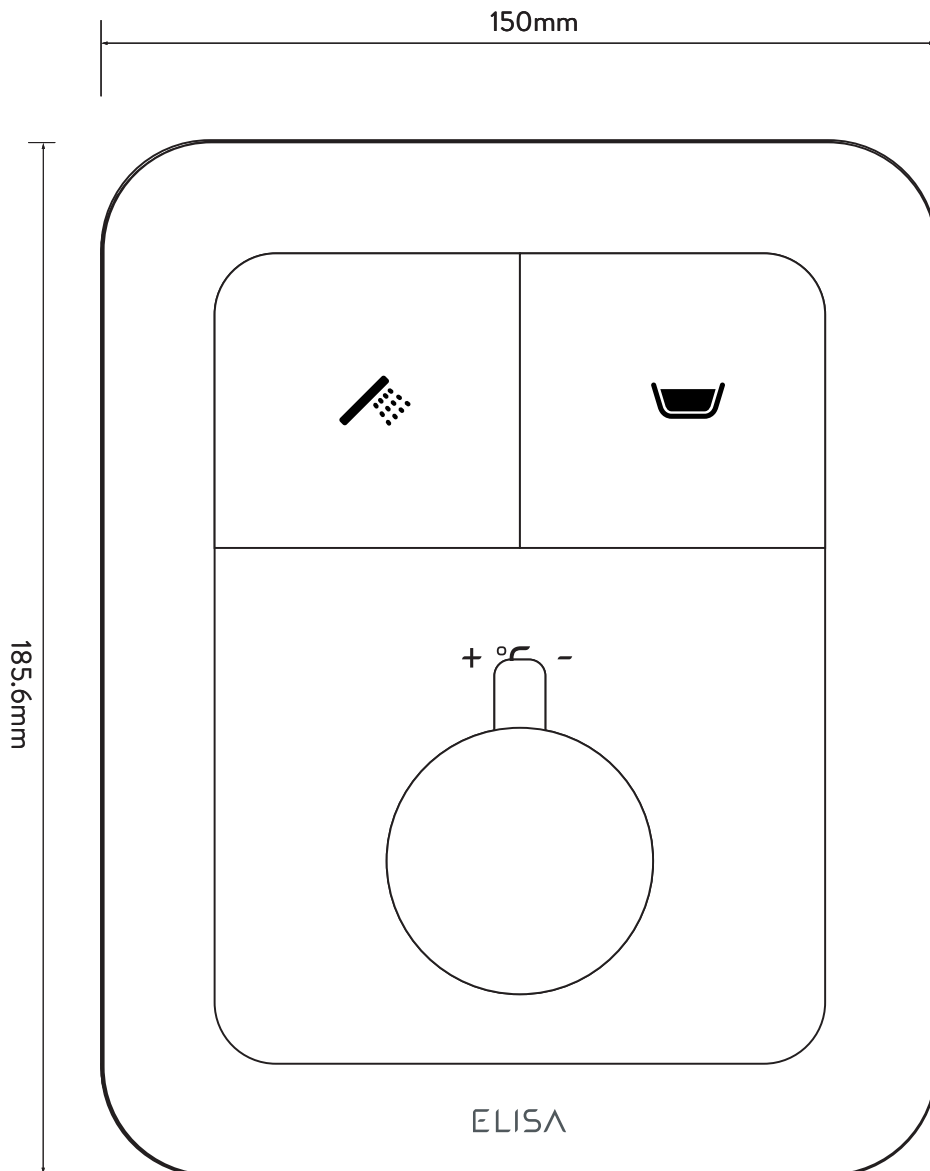

ELISA™

CHROME - PB002CH
BRUSHED BRASS- PB002BB
MATT BLACK- PB002MB

Emilie™

DUAL OUTLET - CHROME / BRUSHED BRASS / MATT BLACK

.....
DIMENSIONAL DRAWINGS

*BUTTONS ARE INTERCHANGEABLE TO SUIT YOUR OUTLETS