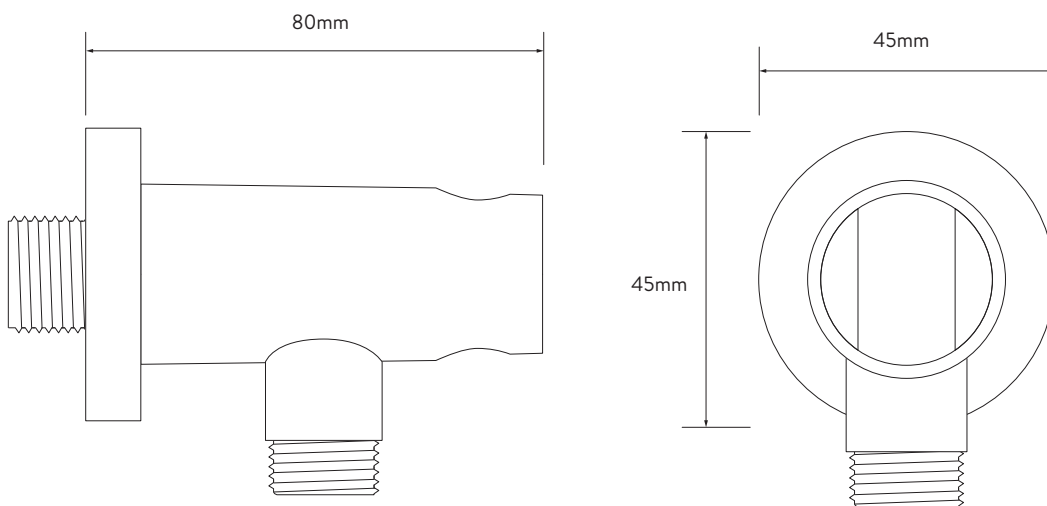

ROUND WALL OUTLET WITH COMBINED HAND SHOWER HOLDER
- CHROME / BRUSHED BRASS / MATT BLACK

DIMENSIONAL DRAWINGS

CHROME - ACC013CP

BRUSHED BRASS - ACC013BB MATT BLACK - ACC013MB