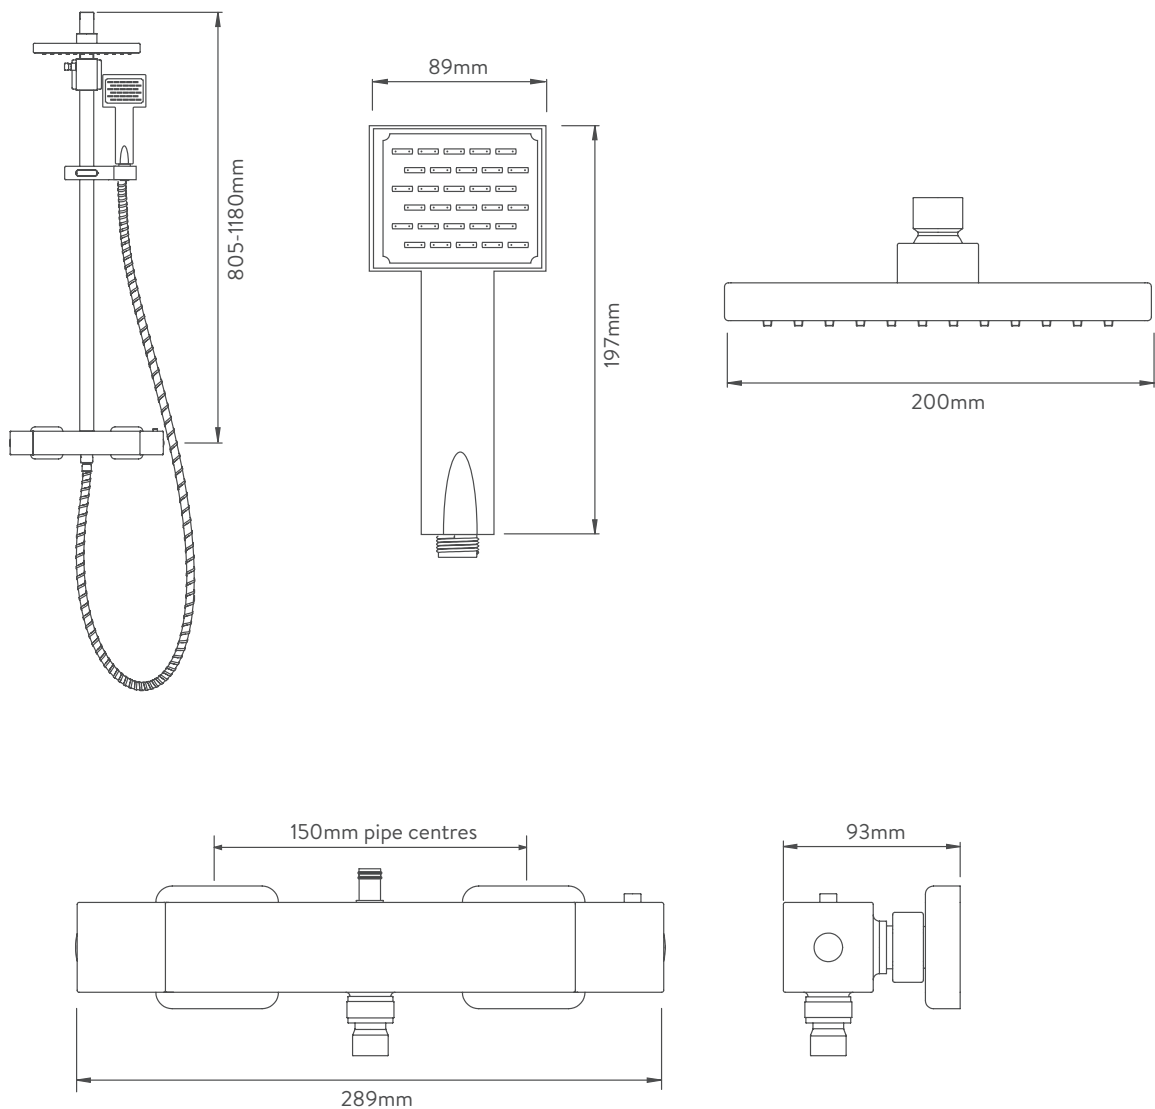

## SAFE TOUCH SQUARE SHOWER COLUMN

AQSQBAR2  
.INT

HP  
CHROME

---

### DIMENSIONAL DRAWINGS

### TECHNICAL SPECIFICATIONS

Minimum pressure requirements	1 bar
Maximum pressure requirements	5 bar
Flow rates @ 3 bar	Adjustable head: 13.2 l/min Fixed head: 9.39 l/min
Inlet fitting connections	3/4" Threaded
Rear inlet supply positions	150mm centres
Outlet connections	1/2" Thread
Valve inlet centres	150mm centres
Supply temperature	Max 65°C
Water system	High Pressure
Features	Separate temperature control with override button for extra safety
	Brass "Safe Touch" body
	Flow control with integral diverter to switch between shower heads
	Includes Easy fit wall brackets
	Soft rub nozzles for easy cleaning
	1 + 1 spray patterns
	Adjustable telescopic shower column 805mm - 1180mm
	200mm fixed drencher head, 89mm adjustable head
1.5m chrome plated stainless steel hose (11mm bore)	
Colour	Chrome
Guarantee period	5 years