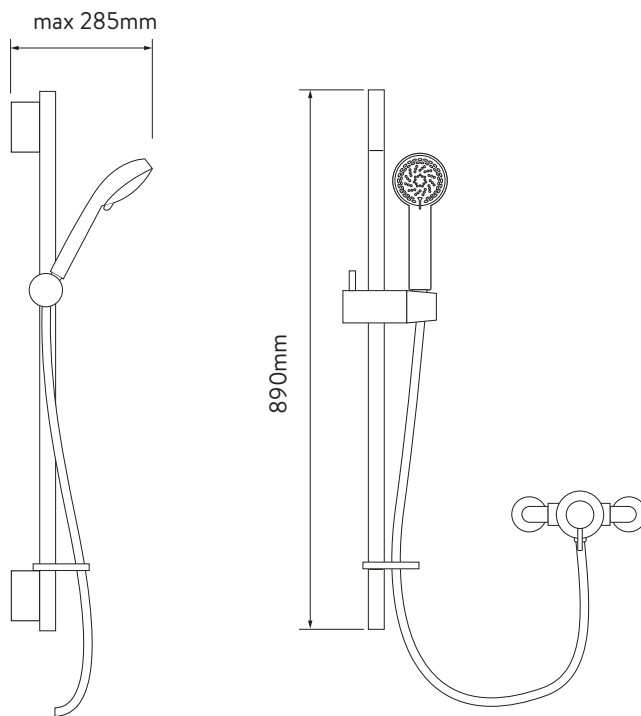

## SIREN™ SL EXPOSED MIXER SHOWER

WITH ADJUSTABLE HEAD

### DIMENSIONAL DRAWINGS

# SIREN™ SL EXPOSED MIXER SHOWER

WITH ADJUSTABLE HEAD

## TECHNICAL SPECIFICATIONS

MINIMUM PRESSURE REQUIREMENTS	0.1 bar
MAXIMUM PRESSURE REQUIREMENTS	10 bar
INLET FITTING CONNECTIONS	15mm compression
INLET SUPPLY POSITIONS	Hot/left, cold/right
OUTLET CONNECTIONS	1/2" BSP
VALVE INLET CENTRES	148-155mm
SUPPLY TEMPERATURE	5 - 20°C Cold Supply 55 - 65°C Hot Supply
WATER SYSTEM	Gravity, Boosted Gravity, Combi and Balanced High Pressure
FEATURES	Separate on/off and temperature controls
	All metal valves
	Eco-setting can deliver water savings of up to 25%
	4 spray patterns including an eco-setting
COLOUR	Chrome
GUARANTEE PERIOD	5-year guarantee (valve)
	2-year guarantee (head and kit)
APPROVALS	WRAS