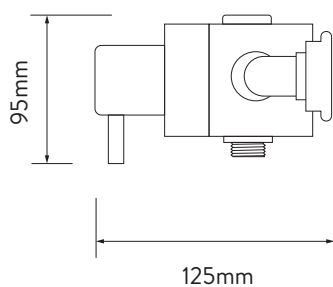

## SIREN™ SL EXPOSED MIXER SHOWER

WITH ADJUSTABLE HEAD

### DIMENSIONAL DRAWINGS

## TECHNICAL SPECIFICATIONS

MINIMUM PRESSURE REQUIREMENTS	0.1 bar
MAXIMUM PRESSURE REQUIREMENTS	10 bar
INLET FITTING CONNECTIONS	15mm compression
INLET SUPPLY POSITIONS	Hot/left, cold/right
OUTLET CONNECTIONS	1/2" BSP
VALVE INLET CENTRES	148-155mm
SUPPLY TEMPERATURE	5 - 20°C Cold Supply 55 - 65°C Hot Supply
WATER SYSTEM	Gravity, Boosted Gravity, Combi and Balanced High Pressure
FEATURES	Separate on/off and temperature controls
	All metal valves
	Eco-setting can deliver water savings of up to 25%
	4 spray patterns including an eco-setting
COLOUR	Chrome
GUARANTEE PERIOD	5-year guarantee (valve)
	2-year guarantee (head and kit)
APPROVALS	WRAS