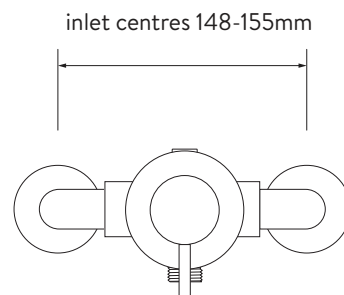

## SIREN™ SL EXPOSED MIXER SHOWER

WITH ADJUSTABLE HEAD

### DIMENSIONAL DRAWINGS

## TECHNICAL SPECIFICATIONS

MINIMUM PRESSURE REQUIREMENTS	0.1 bar
MAXIMUM PRESSURE REQUIREMENTS	10 bar
INLET FITTING CONNECTIONS	15mm compression
INLET SUPPLY POSITIONS	Hot/left, cold/right
OUTLET CONNECTIONS	1/2" BSP
VALVE INLET CENTRES	148-155mm
SUPPLY TEMPERATURE	5 - 20°C Cold Supply 55 - 65°C Hot Supply
WATER SYSTEM	Gravity, Boosted Gravity, Combi and Balanced High Pressure
FEATURES	Separate on/off and temperature controls
	All metal valves
	Eco-setting can deliver water savings of up to 25%
	4 spray patterns including an eco-setting
COLOUR	Chrome
GUARANTEE PERIOD	5-year guarantee (valve)
	2-year guarantee (head and kit)
APPROVALS	WRAS