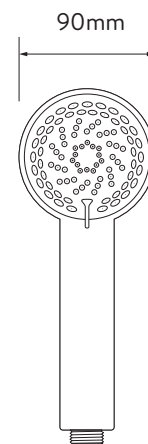

## SIREN™ SL EXPOSED MIXER SHOWER

WITH ADJUSTABLE HEAD

### DIMENSIONAL DRAWINGS

# SIREN™ SL EXPOSED MIXER SHOWER

WITH ADJUSTABLE HEAD

## TECHNICAL SPECIFICATIONS

MINIMUM PRESSURE REQUIREMENTS	0.1 bar
MAXIMUM PRESSURE REQUIREMENTS	10 bar
INLET FITTING CONNECTIONS	15mm compression
INLET SUPPLY POSITIONS	Hot/left, cold/right
OUTLET CONNECTIONS	1/2" BSP
VALVE INLET CENTRES	148-155mm
SUPPLY TEMPERATURE	5 - 20°C Cold Supply 55 - 65°C Hot Supply
WATER SYSTEM	Gravity, Boosted Gravity, Combi and Balanced High Pressure
FEATURES	Separate on/off and temperature controls
	All metal valves
	Eco-setting can deliver water savings of up to 25%
	4 spray patterns including an eco-setting
COLOUR	Chrome
GUARANTEE PERIOD	5-year guarantee (valve)
	2-year guarantee (head and kit)
APPROVALS	WRAS