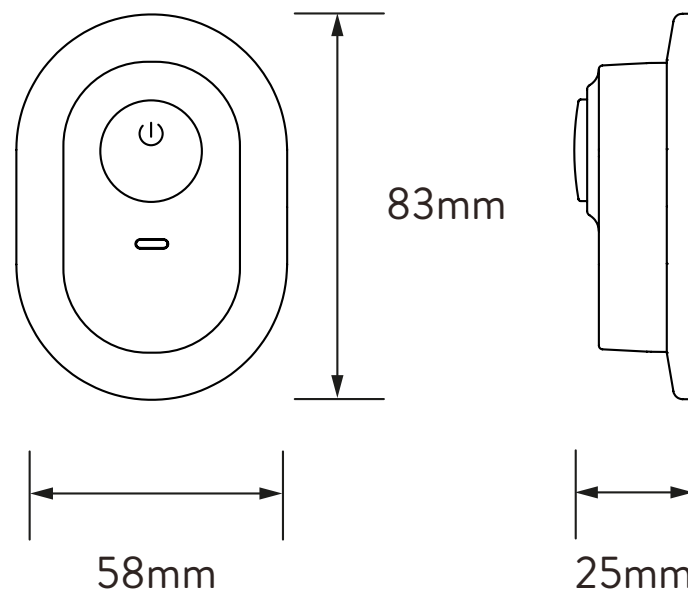

AQUALISA

VISAGE™ WIRED REMOTE CONTROL

VSQ.B3.DS.23

START/STOP/DIVERT FOR USE WITH VISAGE™ Q AND VISAGE™ SMART
SUITABLE FOR SINGLE OUTLET AND DUAL OUTLET MODELS

DIMENSIONAL DRAWINGS

Supplied with 10m data cable.