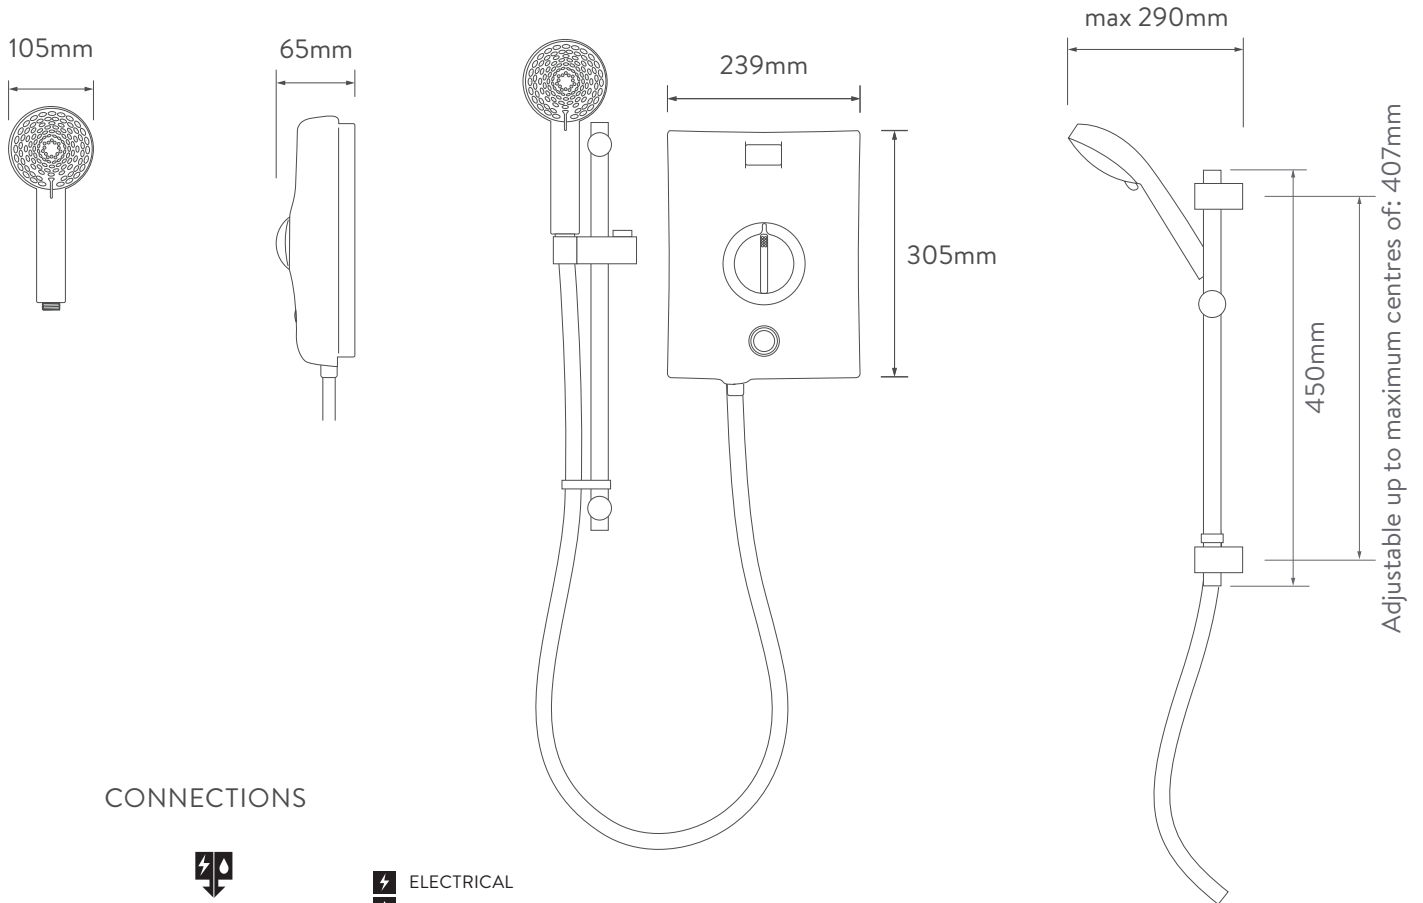

AQUALISA

QUARTZ™

ELECTRIC SHOWER

ELECTRIC 10.5KW WITH ADJUSTABLE HEAD
- CHROME

.....

DIMENSIONAL DRAWINGS

CONNECTIONS

AQUALISA

QUARTZ™

ELECTRIC SHOWER

QZE10501

ELECTRIC 10.5KW WITH ADJUSTABLE HEAD
- CHROME

TECHNICAL SPECIFICATIONS

Power	10.5KW
Minimum pressure	0.9 bar
Maximum pressure	10 bar
Recommended maximum pressure	3 bar
Water entry points	Top, bottom and rear right
Cable entry points	Top, bottom and rear right
Inlet fitting connections	15mm compression
Outlet fitting connections	1/2" BSP thread
Electric requirements	Supply voltage 230 – 240V, MCB rating of 45/50KW.
Water system	Mains cold system
Features	Intuitive single dial
	Push button start/stop
	Rotary controls
	Heat safety features
	Phased shut down
	Heat sensor
	105mm handset, 5 spray patterns
Colour	Chrome
Guarantee period	Shower unit – 2 years
	Shower head and kit – 2 years
Approvals	CE Marking
	BEAB
	European Water Label
	ERP Directive