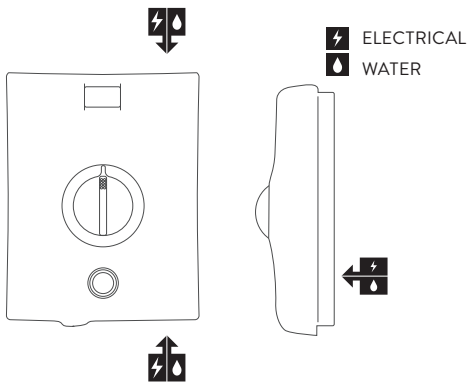

AQUALISA

QUARTZ™

ELECTRIC SHOWER

ELECTRIC 10.5KW WITH ADJUSTABLE HEAD
- CHROME

.....

DIMENSIONAL DRAWINGS

CONNECTIONS

AQUALISA

QUARTZ™

ELECTRIC SHOWER

QZE10501

ELECTRIC 10.5KW WITH ADJUSTABLE HEAD
- CHROME

TECHNICAL SPECIFICATIONS

Power	10.5KW
Minimum pressure	0.9 bar
Maximum pressure	10 bar
Recommended maximum pressure	3 bar
Water entry points	Top, bottom and rear right
Cable entry points	Top, bottom and rear right
Inlet fitting connections	15mm compression
Outlet fitting connections	1/2" BSP thread
Electric requirements	Supply voltage 230 – 240V, MCB rating of 45/50KW.
Water system	Mains cold system
Features	Intuitive single dial
	Push button start/stop
	Rotary controls
	Heat safety features
	Phased shut down
	Heat sensor
	105mm handset, 5 spray patterns
Colour	Chrome
Guarantee period	Shower unit – 2 years
	Shower head and kit – 2 years
Approvals	CE Marking
	BEAB
	European Water Label
	ERP Directive