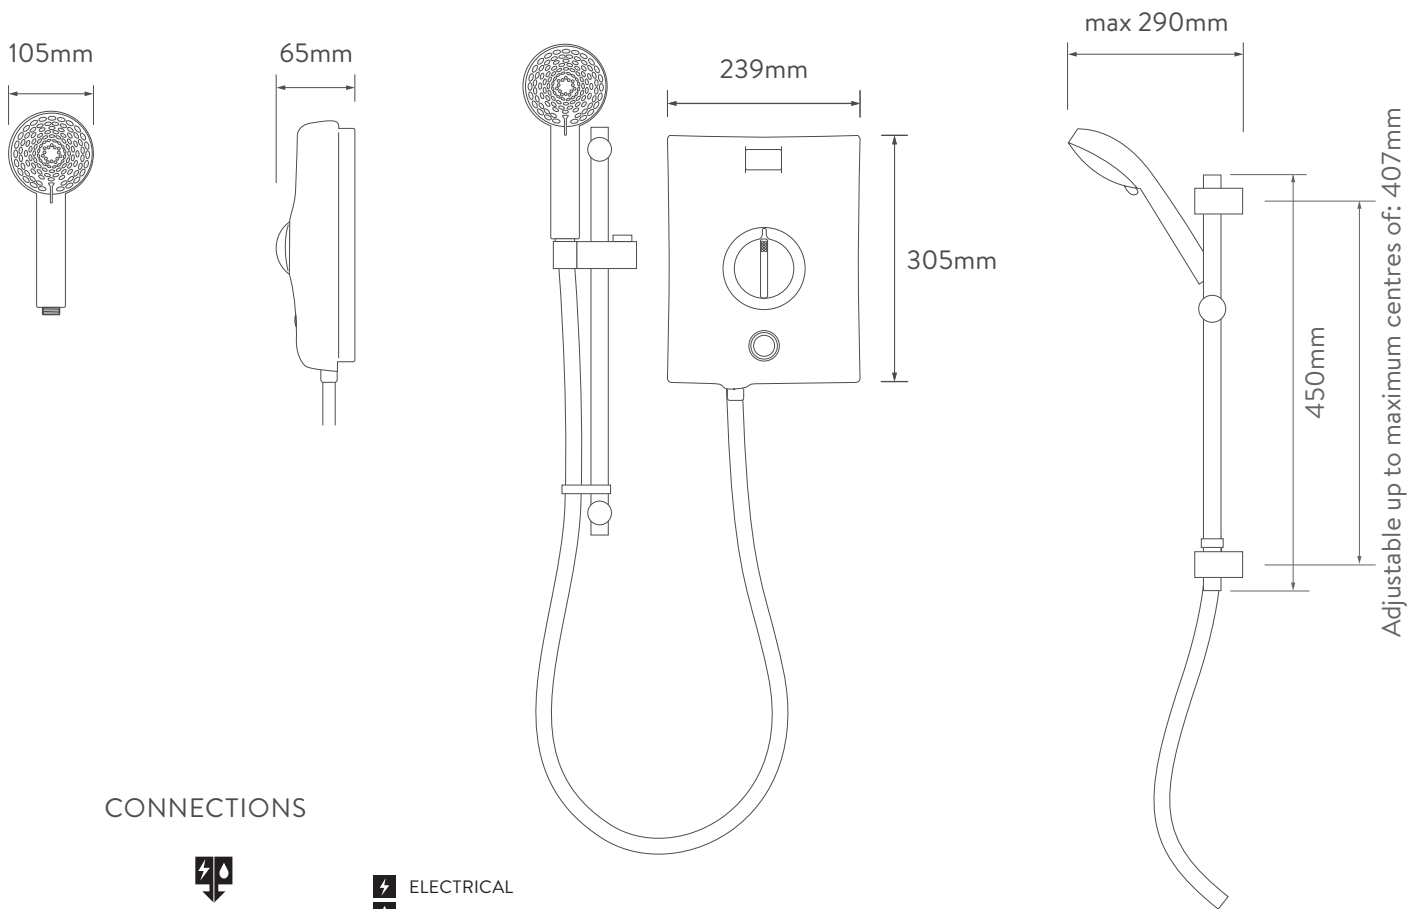

AQUALISA

QUARTZ™

ELECTRIC SHOWER

ELECTRIC 9.5KW WITH ADJUSTABLE HEAD
- CHROME

.....

DIMENSIONAL DRAWINGS

CONNECTIONS

AQUALISA

QUARTZ™

ELECTRIC SHOWER

QZE9501

ELECTRIC 9.5KW WITH ADJUSTABLE HEAD
- CHROME

TECHNICAL SPECIFICATIONS

Power	9.5KW
Minimum pressure	0.9 bar
Maximum pressure	10 bar
Recommended maximum pressure	3 bar
Water entry points	Top, bottom and rear right
Cable entry points	Top, bottom and rear right
Inlet fitting connections	15mm compression
Outlet fitting connections	1/2" BSP thread
Electric requirements	Supply voltage 230 – 240V, MCB rating of 40AMP
Water system	Mains cold system
Features	Intuitive single dial
	Push button start/stop
	Rotary controls
	Heat safety features
	Phased shut down
	Heat sensor
	105mm handset, 5 spray patterns
Colour	Chrome
Guarantee period	Shower unit – 2 years
	Shower head and kit – 2 years
Approvals	CE Marking
	BEAB
	European Water Label
	Kiwa
	ERP Directive