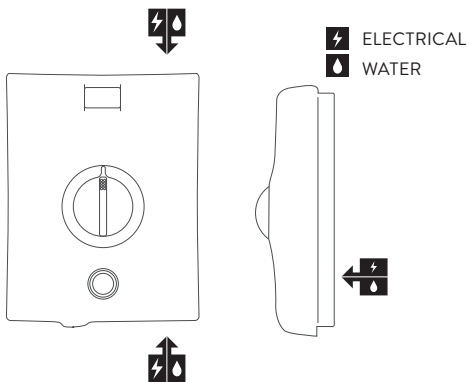

AQUALISA

QUARTZ™

ELECTRIC SHOWER

ELECTRIC 9.5KW WITH ADJUSTABLE HEAD
- CHROME

.....

DIMENSIONAL DRAWINGS

CONNECTIONS

AQUALISA

QUARTZ™

ELECTRIC SHOWER

QZE9501

ELECTRIC 9.5KW WITH ADJUSTABLE HEAD
- CHROME

TECHNICAL SPECIFICATIONS

Power	9.5KW
Minimum pressure	0.9 bar
Maximum pressure	10 bar
Recommended maximum pressure	3 bar
Water entry points	Top, bottom and rear right
Cable entry points	Top, bottom and rear right
Inlet fitting connections	15mm compression
Outlet fitting connections	1/2" BSP thread
Electric requirements	Supply voltage 230 – 240V, MCB rating of 40AMP
Water system	Mains cold system
Features	Intuitive single dial
	Push button start/stop
	Rotary controls
	Heat safety features
	Phased shut down
	Heat sensor
	105mm handset, 5 spray patterns
Colour	Chrome
Guarantee period	Shower unit – 2 years
	Shower head and kit – 2 years
Approvals	CE Marking
	BEAB
	European Water Label
	Kiwa
	ERP Directive