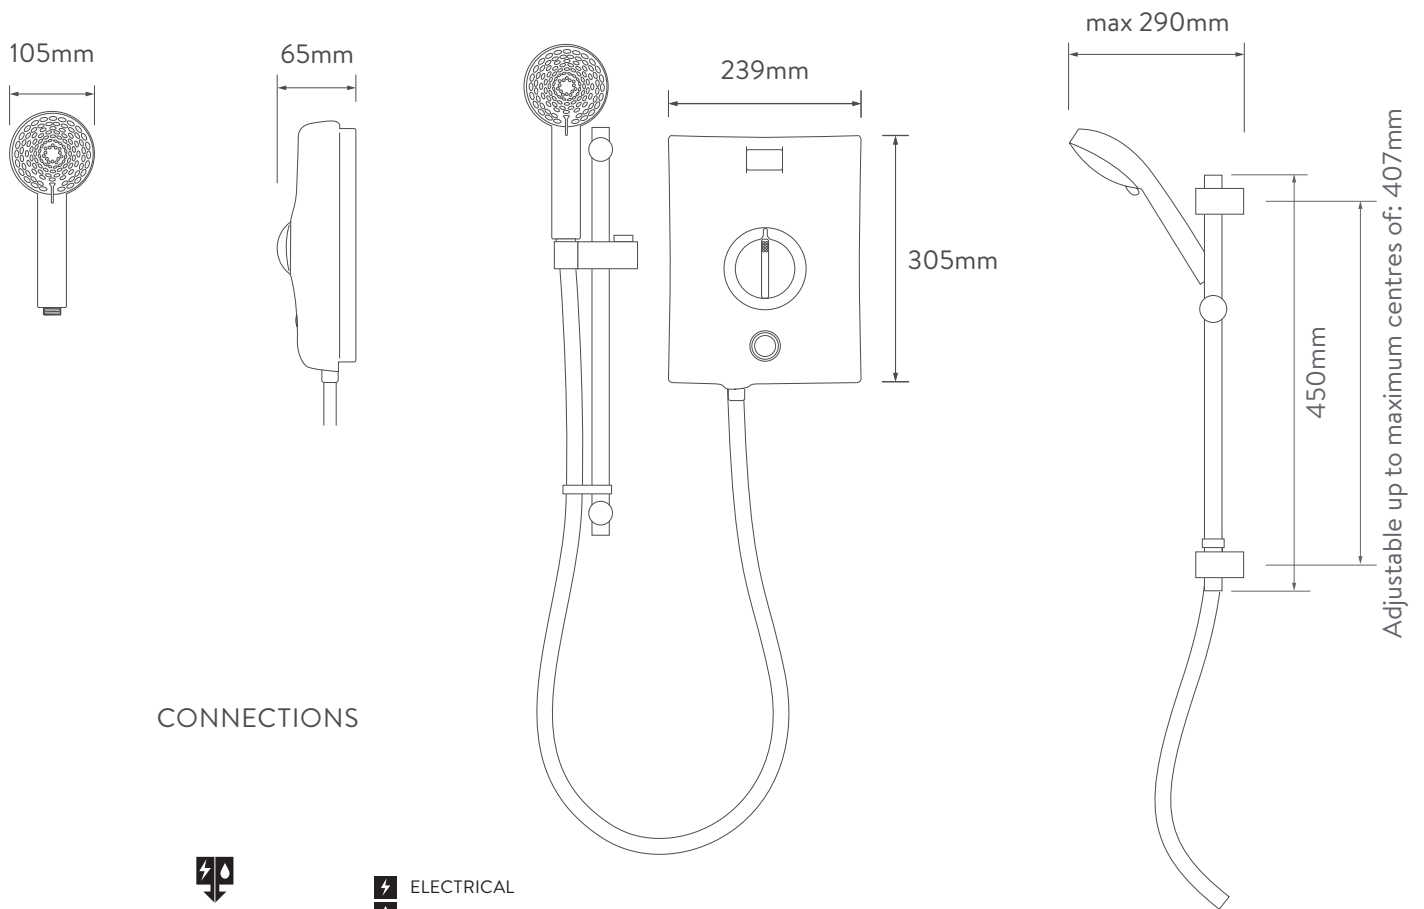

AQUALISA

QUARTZ™

ELECTRIC SHOWER

ELECTRIC 8.5KW WITH ADJUSTABLE HEAD
- CHROME

.....

DIMENSIONAL DRAWINGS

CONNECTIONS

AQUALISA

QUARTZ™

ELECTRIC SHOWER

QZE8501

ELECTRIC 8.5KW WITH ADJUSTABLE HEAD
- CHROME

TECHNICAL SPECIFICATIONS

Power	8.5KW
Minimum pressure	0.9 bar
Maximum pressure	10 bar
Recommended maximum pressure	3 bar
Water entry points	Top, bottom and rear right
Cable entry points	Top, bottom and rear right
Inlet fitting connections	15mm compression
Outlet fitting connections	1/2" BSP thread
Electric requirements	Supply voltage 230 – 240V, MCB rating of 40AMP
Water system	Mains cold system
Features	Intuitive single dial
	Push button start/stop
	Rotary controls
	Heat safety features
	Phased shut down
	Heat sensor
	105mm handset, 5 spray patterns
Colour	Chrome
Guarantee period	Shower unit – 2 years
	Shower head and kit – 2 years
Approvals	CE Marking
	BEAB
	European Water Label
	ERP Directive