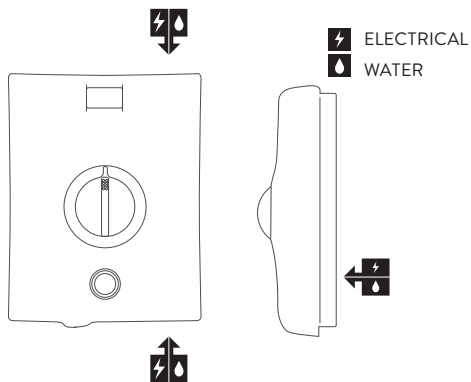

AQUALISA

QUARTZ™

ELECTRIC SHOWER

ELECTRIC 8.5KW WITH ADJUSTABLE HEAD
- CHROME

.....

DIMENSIONAL DRAWINGS

CONNECTIONS

AQUALISA

QUARTZ™

ELECTRIC SHOWER

QZE8501

ELECTRIC 8.5KW WITH ADJUSTABLE HEAD
- CHROME

TECHNICAL SPECIFICATIONS

Power	8.5KW
Minimum pressure	0.9 bar
Maximum pressure	10 bar
Recommended maximum pressure	3 bar
Water entry points	Top, bottom and rear right
Cable entry points	Top, bottom and rear right
Inlet fitting connections	15mm compression
Outlet fitting connections	1/2" BSP thread
Electric requirements	Supply voltage 230 – 240V, MCB rating of 40AMP
Water system	Mains cold system
Features	Intuitive single dial
	Push button start/stop
	Rotary controls
	Heat safety features
	Phased shut down
	Heat sensor
	105mm handset, 5 spray patterns
Colour	Chrome
Guarantee period	Shower unit – 2 years
	Shower head and kit – 2 years
Approvals	CE Marking
	BEAB
	European Water Label
	ERP Directive