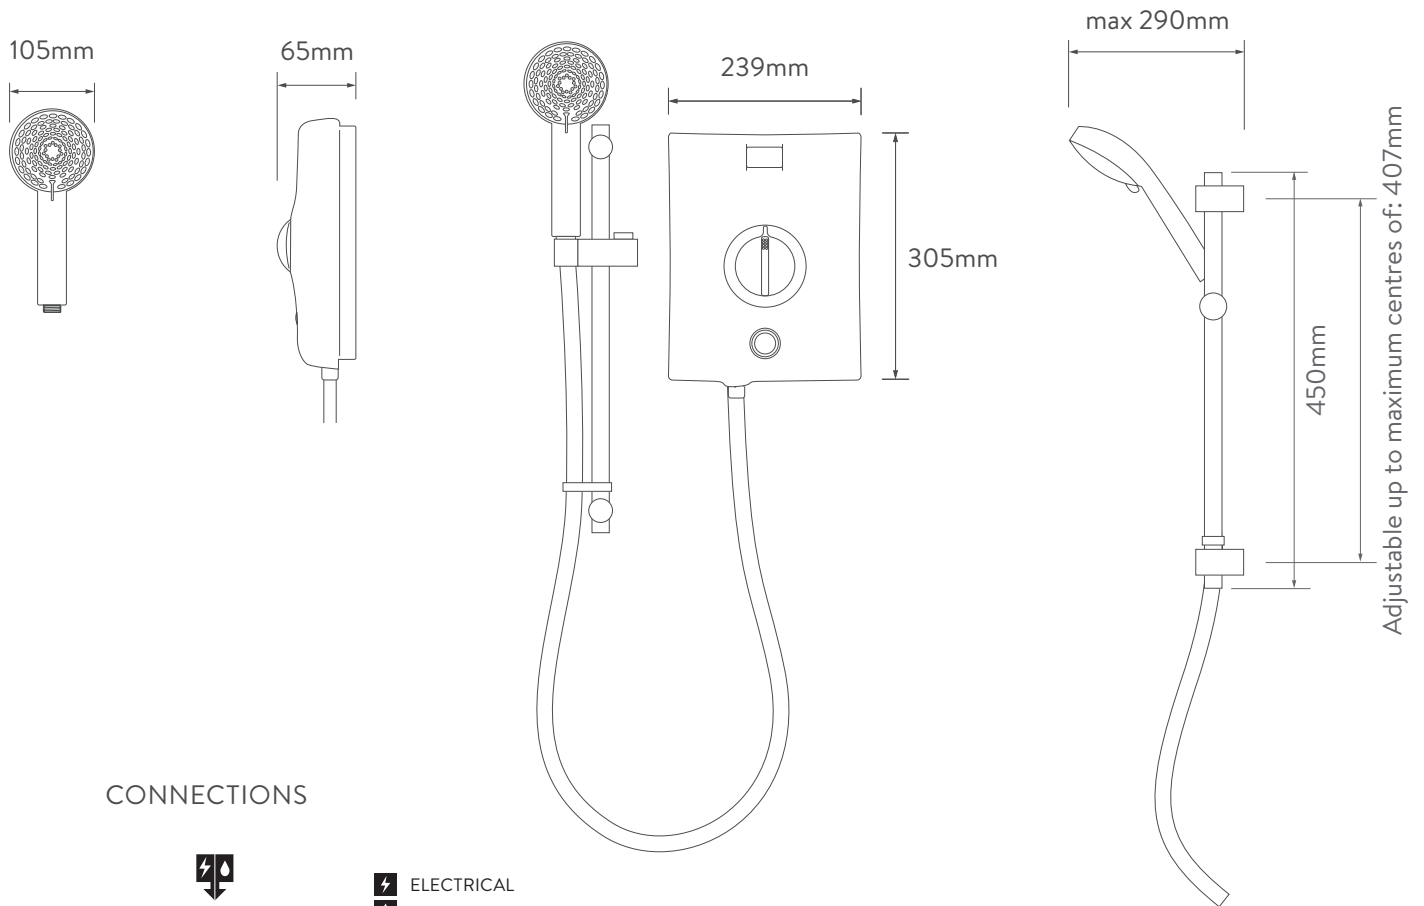

AQUALISA

QUARTZ™

ELECTRIC SHOWER

ELECTRIC 10.5KW WITH ADJUSTABLE HEAD
- GRAPHITE/CHROME

.....

DIMENSIONAL DRAWINGS

CONNECTIONS

AQUALISA

QUARTZ™

ELECTRIC SHOWER

QZE10511

ELECTRIC 10.5KW WITH ADJUSTABLE HEAD
- GRAPHITE/CHROME

TECHNICAL SPECIFICATIONS

Power	10.5KW
Minimum pressure	0.9 bar
Maximum pressure	10 bar
Recommended maximum pressure	3 bar
Water entry points	Top, bottom and rear right
Cable entry points	Top, bottom and rear right
Inlet fitting connections	15mm compression
Outlet fitting connections	1/2" BSP thread
Electric requirements	Supply voltage 230 – 240V, MCB rating of 45/50KW.
Water system	Mains cold system
Features	Intuitive single dial
	Push button start/stop
	Rotary controls
	Heat safety features
	Phased shut down
	Heat sensor
	105mm handset, 5 spray patterns
Colour	Graphite/Chrome
Guarantee period	Shower unit – 2 years
	Shower head and kit – 2 years
Approvals	CE Marking
	BEAB
	European Water Label
	ERP Directive