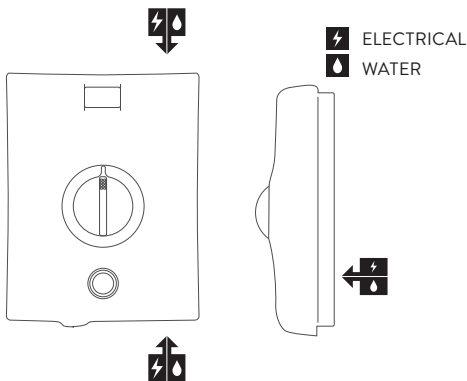

AQUALISA

QUARTZ™

ELECTRIC SHOWER

ELECTRIC 10.5KW WITH ADJUSTABLE HEAD
- GRAPHITE/CHROME

.....

DIMENSIONAL DRAWINGS

CONNECTIONS

AQUALISA

QUARTZ™

ELECTRIC SHOWER

QZE10511

ELECTRIC 10.5KW WITH ADJUSTABLE HEAD
- GRAPHITE/CHROME

TECHNICAL SPECIFICATIONS

Power	10.5KW
Minimum pressure	0.9 bar
Maximum pressure	10 bar
Recommended maximum pressure	3 bar
Water entry points	Top, bottom and rear right
Cable entry points	Top, bottom and rear right
Inlet fitting connections	15mm compression
Outlet fitting connections	1/2" BSP thread
Electric requirements	Supply voltage 230 – 240V, MCB rating of 45/50KW.
Water system	Mains cold system
Features	Intuitive single dial
	Push button start/stop
	Rotary controls
	Heat safety features
	Phased shut down
	Heat sensor
	105mm handset, 5 spray patterns
Colour	Graphite/Chrome
Guarantee period	Shower unit – 2 years
	Shower head and kit – 2 years
Approvals	CE Marking
	BEAB
	European Water Label
	ERP Directive