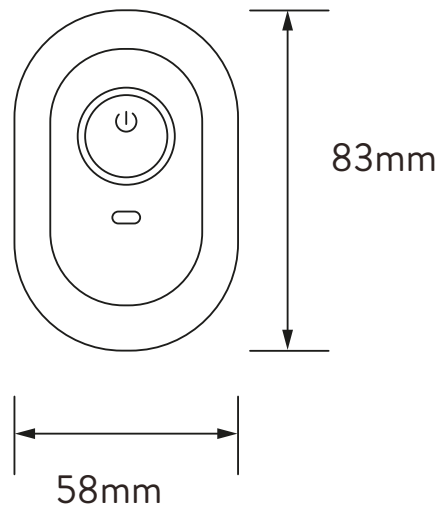

AQUALISA

VISAGE™ WIRED REMOTE CONTROL

VSQ.B3.DS.20

START/STOP/DIVERT FOR USE WITH VISAGE™ Q AND VISAGE™ SMART
SUITABLE FOR SINGLE OUTLET AND DUAL OUTLET MODELS

DIMENSIONAL DRAWINGS

Supplied with 10m data cable.